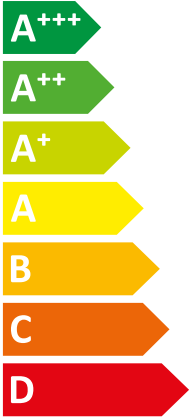

ENERG

енергия · ενεργεια

VWL 55/8.2 AS 230V S2 + VWL

Vaillant

|| 58/8.2 IS C2

A+

A+

Two icons showing sound power levels. The top icon shows a speaker inside a house with the text "41 dB". The bottom icon shows a speaker outside a house with the text "48 dB".

A legend for power consumption in kW, shown as three squares of increasing size and lightness. The first square is dark blue and labeled "4 kW". The second square is medium blue and labeled "4 kW". The third square is light blue and labeled "5 kW".