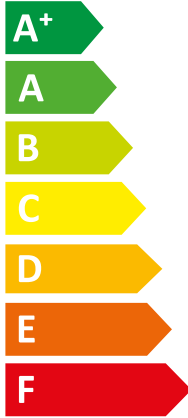

ENERG

енергия · ενεργεια

VWL 55/8.2 AS 230V S2 + VWL

Vaillant

|| 58/8.2 IS C2

A+

A+

Two icons showing sound power levels. The top icon shows a speaker inside a house with the text "41 dB". The bottom icon shows a speaker outside a house with the text "48 dB".

A legend for power consumption in kW, shown as three squares of increasing size and lightness. The first square is dark blue and labeled "4 kW". The second square is medium blue and labeled "4 kW". The third square is light blue and labeled "5 kW".