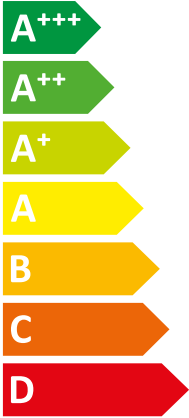

ENERG
енергия · ενεργεια

VWL 35/8.2 AS 230V S2 + VWL

I Vaillant

II 57/8.2 IS S1 + VIH RW 300/3 BR

A++

A+

Two sound power level icons. The top one shows a speaker icon with sound waves and the text "41 dB". The bottom one shows a house icon with sound waves and the text "48 dB".

A legend for power consumption in kW, shown as a rounded rectangle with three colored squares and corresponding text: a dark blue square for "3 kW", a medium blue square for "4 kW", and a light blue square for "4 kW".