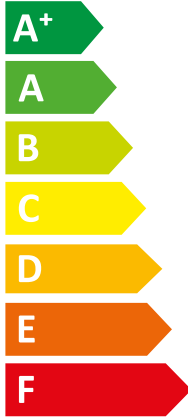

ENERG
енергия · ενεργεια

VWL 35/8.2 AS 230V S2 + VWL

I Vaillant

II 57/8.2 IS S1 + VIH RW 300/3 BR

A++

A+

Two sound power level icons. The top one shows a speaker icon with sound waves and the text "41 dB". The bottom one shows a house icon with sound waves and the text "48 dB".

A legend for power consumption in kW, shown as a rounded rectangle with three colored squares and corresponding text: a dark blue square for "3 kW", a medium blue square for "4 kW", and a light blue square for "4 kW".