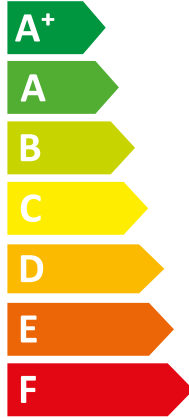

ENERG
енергия · ενεργεια

VWL 55/8.2 AS 230V S2 + VWL

| Vaillant

|| 57/8.2 IS S1 + VIH RW 300/3 BR

A⁺⁺

A⁺

Two icons showing sound power levels. The top icon shows a speaker inside a house with the text "42 dB". The bottom icon shows a speaker outside a house with the text "48 dB".

A legend with three colored squares and corresponding power values: a dark blue square for "4 kW", a medium blue square for "4 kW", and a light blue square for "5 kW".