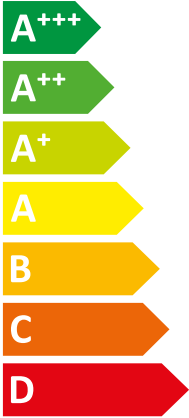

ENERG
енергия · ενεργεια

VWL 55/8.2 AS 230V S2 + VWL

| Vaillant

|| 57/8.2 IS S1 + VIH RW 300/3 BR

A⁺⁺

A⁺

Two icons showing sound power levels. The top icon shows a speaker inside a house with the text "42 dB". The bottom icon shows a speaker outside a house with the text "48 dB".

A legend with three colored squares and corresponding power values: a dark blue square for "4 kW", a medium blue square for "4 kW", and a light blue square for "5 kW".