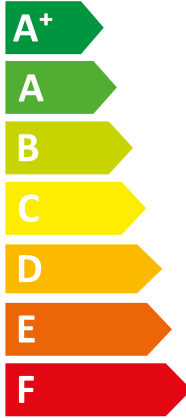

ENERG
енергия · ενεργεια

VWL 75/8.2 AS 230V S2 + VWL

| Vaillant

|| 77/8.2 IS S1 + VIH RW 300/3 BR

A++

A+

Two icons showing sound power levels. The top icon shows a speaker inside a house with the value 42 dB. The bottom icon shows a speaker outside a house with the value 48 dB.

A legend for power consumption in kW, shown as a vertical list of three colored squares with corresponding values: a dark blue square for 6 kW, a medium blue square for 6 kW, and a light blue square for 7 kW.