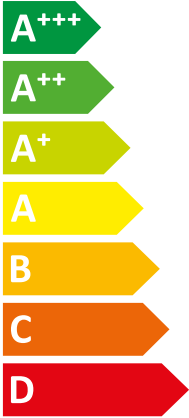

ENERG
енергия · ενεργεια

VWL 75/8.2 AS 230V S2 + VWL

| Vaillant

|| 77/8.2 IS S1 + VIH RW 300/3 BR

A++

A+

Two icons showing sound power levels. The top icon shows a speaker inside a house with the value 42 dB. The bottom icon shows a speaker outside a house with the value 48 dB.

A legend for power consumption in kW, shown as a vertical list of three colored squares with corresponding values: a dark blue square for 6 kW, a medium blue square for 6 kW, and a light blue square for 7 kW.