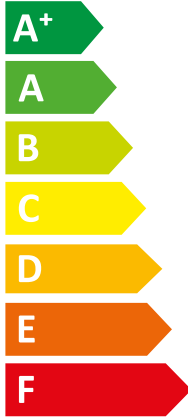

ENERG
енергия · ενεργεια

VWL 75/8.2 AS 230V S2 + VWL

I Vaillant

II 77/8.2 IS + VIH RW 250

A++

A+

Two icons showing sound power levels. The top icon shows a speaker inside a house with the value 42 dB. The bottom icon shows a speaker outside a house with the value 48 dB.

A legend for power consumption in kW, shown as a vertical list of three colored squares: dark blue for 6 kW, medium blue for 6 kW, and light blue for 7 kW.