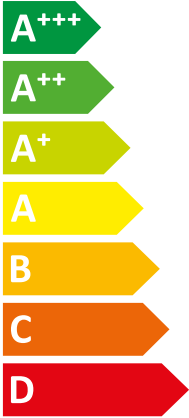

ENERG
енергия · ενεργεια

VWL 75/8.2 AS 230V S2 + VWL

I Vaillant

II 77/8.2 IS + VIH RW 250

A++

A+

Two icons showing sound power levels. The top icon shows a speaker inside a house with the value 42 dB. The bottom icon shows a speaker outside a house with the value 48 dB.

A legend for power consumption in kW, shown as a vertical list of three colored squares: dark blue for 6 kW, medium blue for 6 kW, and light blue for 7 kW.