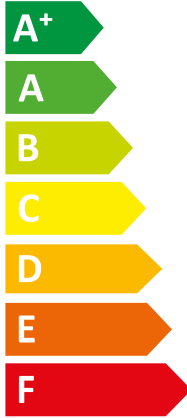

ENERG
енергия · ενεργεια

VWL 35/8.2 AS 230V S2 + VWL

I Vaillant

II 57/8.2 IS S1 + VIH RW 250

A++

A+

Sound power level icons:

- Indoor: 42 dB
- Outdoor: 48 dB

Power consumption legend:

- - kW
- 3 kW
- 4 kW