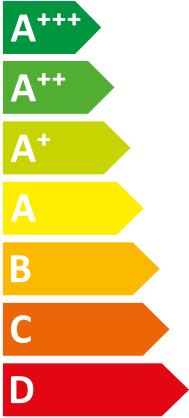

ENERG
енергия · ενεργεια

VWL 35/8.2 AS 230V S2 + VWL

I Vaillant

II 57/8.2 IS S1 + VIH RW 250

A++

A+

Sound power level icons:

- Indoor: 42 dB
- Outdoor: 48 dB

Power consumption legend:

- - kW
- 3 kW
- 4 kW