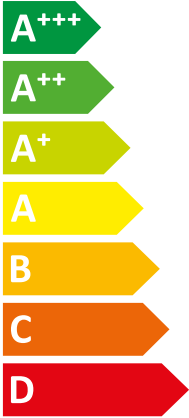

ENERG
енергия · ενεργεια

VWL 55/8.2 AS 230V S2 + VWL

I Vaillant

II 57/8.2 IS S1 + VIH RW 250

A++

A+

Two icons showing sound power levels. The top icon shows a speaker inside a house with the value 42 dB. The bottom icon shows a speaker outside a house with the value 48 dB.

A legend for power consumption in kW, shown as a vertical list of three colored squares with corresponding values: a dark blue square for 4 kW, a medium blue square for 4 kW, and a light blue square for 5 kW.