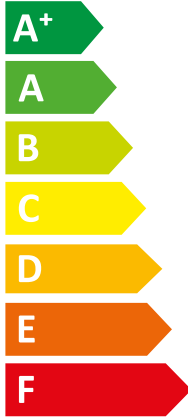

ENERG
енергия · ενεργεια

VWL 55/8.2 AS 230V S2 + VWL

I Vaillant

II 57/8.2 IS S1 + VIH RW 250

A++

A+

Two icons showing sound power levels. The top icon shows a speaker inside a house with the value 42 dB. The bottom icon shows a speaker outside a house with the value 48 dB.

A legend for power consumption in kW, shown as a vertical list of three colored squares with corresponding values: a dark blue square for 4 kW, a medium blue square for 4 kW, and a light blue square for 5 kW.